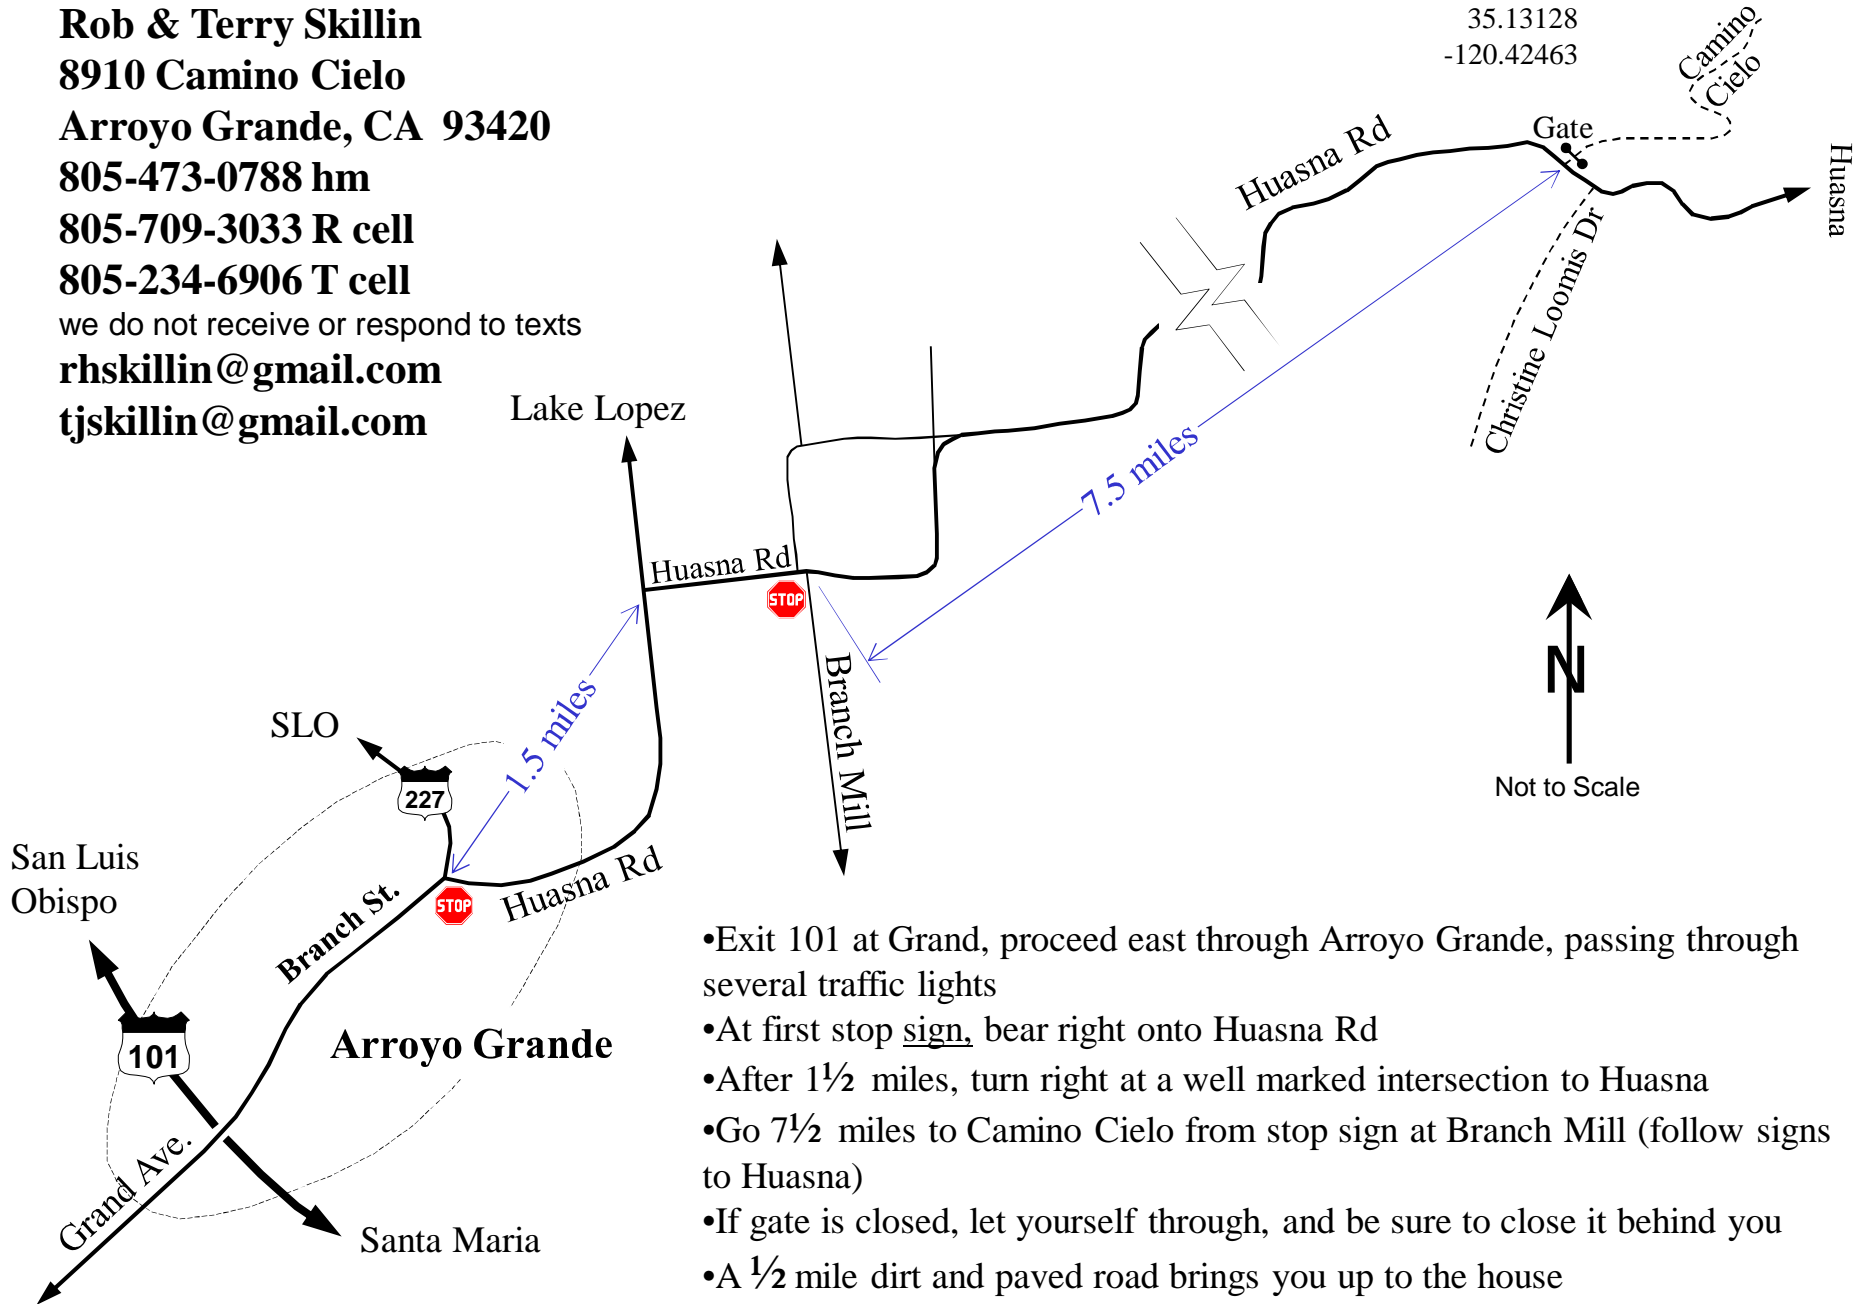

Rob & Terry Skillin
8910 Camino Cielo
Arroyo Grande, CA 93420
805-473-0788 hm
805-709-3033 R cell
805-234-6906 T cell
 we do not receive or respond to texts
rhskillin@gmail.com
tjskillin@gmail.com

35.13128
 -120.42463

- Exit 101 at Grand, proceed east through Arroyo Grande, passing through several traffic lights
- At first stop sign, bear right onto Huasna Rd
- After 1½ miles, turn right at a well marked intersection to Huasna
- Go 7½ miles to Camino Cielo from stop sign at Branch Mill (follow signs to Huasna)
- If gate is closed, let yourself through, and be sure to close it behind you
- A ½ mile dirt and paved road brings you up to the house